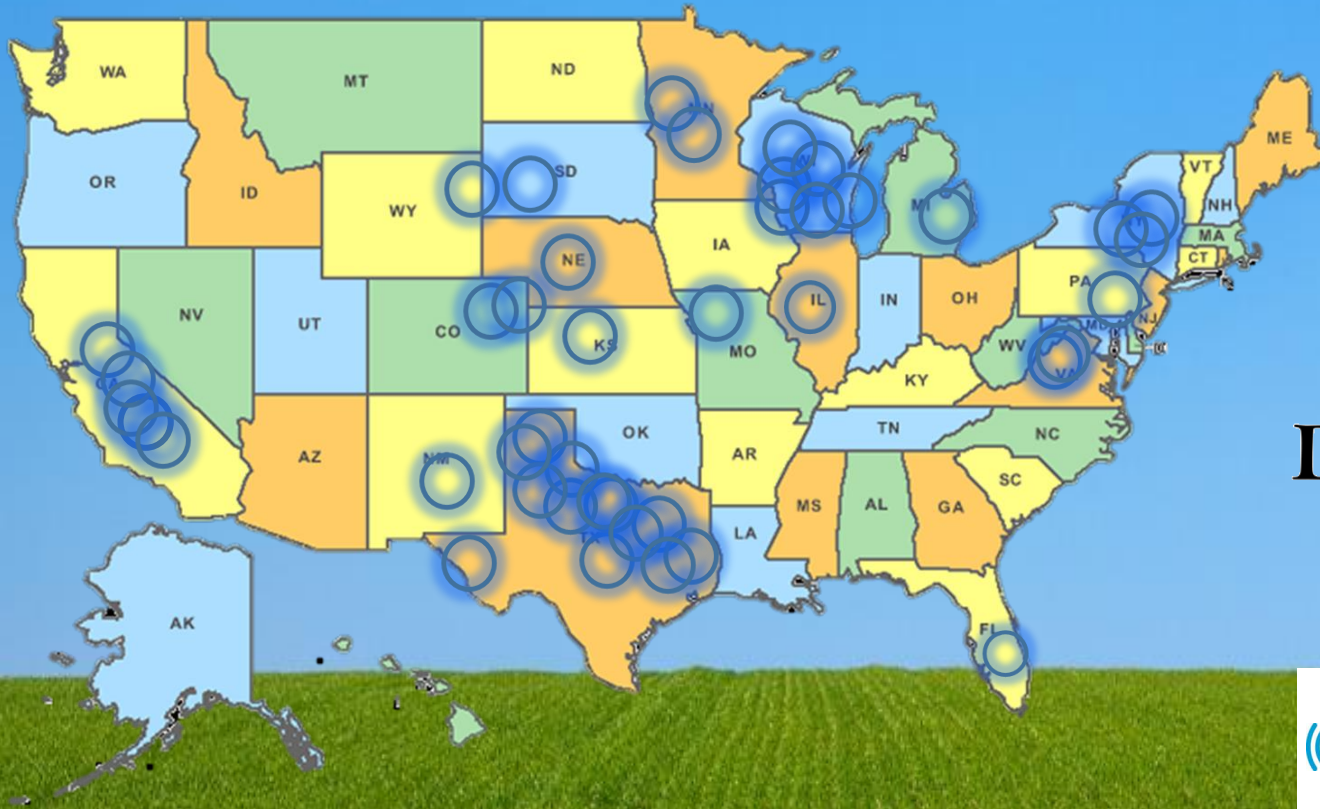

## Policy Thursday

*Dairy Policy, Research & Promotion*  
*Lobbying for the dairy industry*

# Dairy Radio *Now* Coverage Map

**DAIRY RADIO**  
*NOW*

*45 radio stations, 17 states*  
*160 + Counties*

**SiriusXM**

State	Call Letters	City	Counties Covered
CA	KALZ-FM 96.7	Fresno	Madera, Fresno, Mariposa, Merced, Tulare, Kings
	KFIV-AM 1360	Modesto	Stanislaus, San Joaquin, Tuolumne, Calaveras, Amador, El Dorado, Placer, Sacramento, Merced, Contra Costa, Alameda
	KOOH-FM 104.5	Hanford	Kings
	KTIP-AM 1450	Porterville	San Joaquin
	KWSX-AM 1280	Stockton	San Joaquin, Stanislaus, Tuolumne, Mariposa, Calaveras, Amador, Merced, Contra Costa, Solano, Santa Clara, Madera
CO	KRFD-FM 100.1	Fleming	Logan
	KSIR-AM 1010	Fr. Morgan	Morgan
FL	WOKC-FM 100.9	Okeechobee	Okeechobee
	WOKC-AM 1570	Okeechobee	Okeechobee
IL	WGEL-FM 101.7	Greenville	Bond
KS	KBUF-AM 1030	Garden City	Finney, Over 30 counties covering parts of Kansas, Oklahoma and Texas
MI	WLEW-AM 1340	Bad Axe	Huron
MN	KASM-AM 1150	Albany	Stearns
MO	KFEQ-AM 680	St. Joseph	Buchanan
NE	KTIC-AM 840	West Point	Cuming, over 70 counties covering parts of Nebraska, Missouri, Iowa, Minnesota, South Dakota
NM	KSEL-FM 105.9	Portales	Roosevelt, Curry, Quay – Texas: Cochran, Lamb, Parmer, Bailey
	KSEL-FM 95.3	Portales	Roosevelt
NY	WCJW-AM 1140	Warsaw	Wyoming
	WCJW-FM 103.7	Warsaw	Wyoming, Erie, Monroe, Steuben, Ontario, Niagara
	WCJW-FM 105.5	Batavia	Genesee
	WCJW-FM 100.9	Geneseo	Livingston
	WCJW-FM 104.3	Avon	Livingston
	WCJW-FM 104.9	Arcade	Wyoming
	WIBX-AM 950	Utica	Oneida
PA	WDAC-FM 94.5	Lancaster	Lancaster