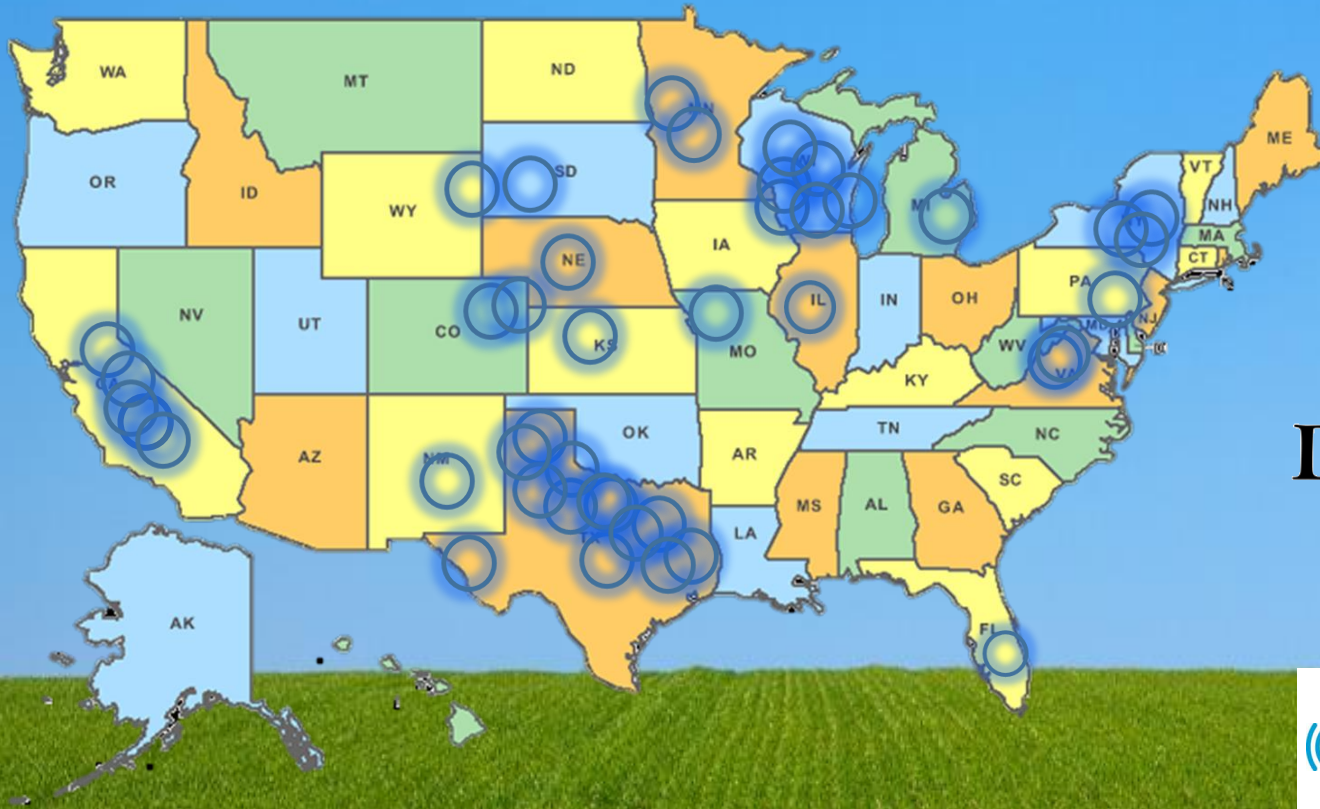

2022 Media Kit

Dairy Radio *Now* is a five-minute radio program heard weekdays on more than 45 radio stations in 17 states.

Also archived for listening at DairyRadio.com

Hosted by long-time dairy broadcaster Bill Baker, Dairy Radio *Now* offers an impressive line-up of expert contributors that focus on the dairy producer's bottom-line.

Policy Thursday

Dairy Policy, Research & Promotion
Lobbying for the dairy industry

Feed Form Friday

Dr. Mike Hutjens, University of Illinois
Renowned dairy specialist offers weekly tips

Dairy Radio *Now* Coverage Map

DAIRY RADIO
NOW

45 radio stations, 17 states
160 + Counties

SiriusXM

State	Call Letters	City	Counties Covered
CA	KALZ-FM 96.7	Fresno	Madera, Fresno, Mariposa, Merced, Tulare, Kings
	KFIV-AM 1360	Modesto	Stanislaus, San Joaquin, Tuolumne, Calaveras, Amador, El Dorado, Placer, Sacramento, Merced, Contra Costa, Alameda
	KOOH-FM 104.5	Hanford	Kings
	KTIP-AM 1450	Porterville	San Joaquin
	KWSX-AM 1280	Stockton	San Joaquin, Stanislaus, Tuolumne, Mariposa, Calaveras, Amador, Merced, Contra Costa, Solano, Santa Clara, Madera
CO	KRFD-FM 100.1	Fleming	Logan
	KSIR-AM 1010	Fr. Morgan	Morgan
FL	WOKC-FM 100.9	Okeechobee	Okeechobee
	WOKC-AM 1570	Okeechobee	Okeechobee
IL	WGEL-FM 101.7	Greenville	Bond
KS	KBUF-AM 1030	Garden City	Finney, Over 30 counties covering parts of Kansas, Oklahoma and Texas
MI	WLEW-AM 1340	Bad Axe	Huron
MN	KASM-AM 1150	Albany	Stearns
MO	KFEQ-AM 680	St. Joseph	Buchanan
NE	KTIC-AM 840	West Point	Cuming, over 70 counties covering parts of Nebraska, Missouri, Iowa, Minnesota, South Dakota
NM	KSEL-FM 105.9	Portales	Roosevelt, Curry, Quay – Texas: Cochran, Lamb, Parmer, Bailey
	KSEL-FM 95.3	Portales	Roosevelt
NY	WCJW-AM 1140	Warsaw	Wyoming
	WCJW-FM 103.7	Warsaw	Wyoming, Erie, Monroe, Steuben, Ontario, Niagara
	WCJW-FM 105.5	Batavia	Genesee
	WCJW-FM 100.9	Geneseo	Livingston
	WCJW-FM 104.3	Avon	Livingston
	WCJW-FM 104.9	Arcade	Wyoming
	WIBX-AM 950	Utica	Oneida
PA	WDAC-FM 94.5	Lancaster	Lancaster